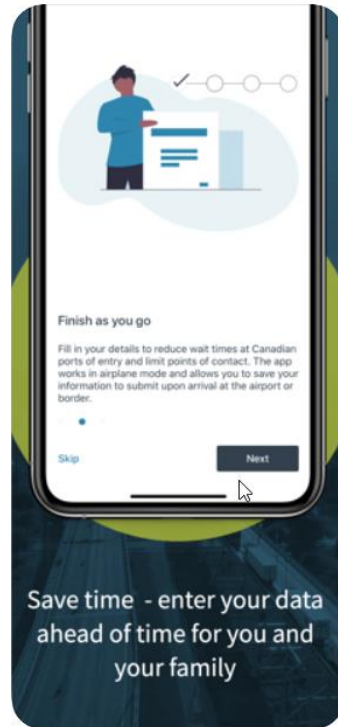

UPDATED ArriveCAN Mobile App Guide

Please be sure to download the latest version of this app right away.

This tool is used to facilitate the collection of information needed to administer and enforce legislation to help contain COVID-19 and keep Canadians safe and healthy. If you are arriving in Canada within 2 weeks you can use this app to reduce wait times at Canadian ports of entry and limit points of contact by filling in your information before you arrive. The app works in airplane mode and allows you to save your information to submit upon arrival at the airport or border or up to 48 hours ahead of time.

Show your receipt to an officer

Remember! You must submit your form only within 48 hours of entry to Canada