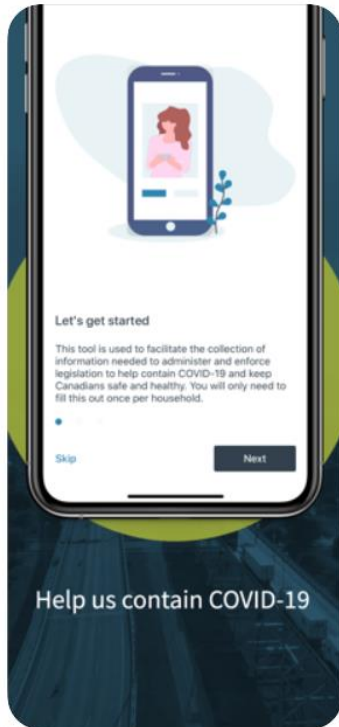

UPDATED ArriveCAN Mobile App Guide

Please be sure to download the latest version of this app right away.

This tool is used to facilitate the collection of information needed to administer and enforce legislation to help contain COVID-19 and keep Canadians safe and healthy. If you are arriving in Canada within 2 weeks you can use this app to reduce wait times at Canadian ports of entry and limit points of contact by filling in your information before you arrive. The app works in airplane mode and allows you to save your information to submit upon arrival at the airport or border or up to 48 hours ahead of time.

Show your receipt to an officer

Remember! You must submit your form only within 48 hours of entry to Canada