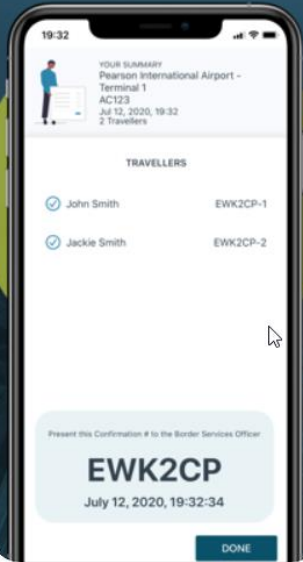

UPDATED ArriveCAN Mobile App Guide

Please be sure to download the latest version of this app right away.

This tool is used to facilitate the collection of information needed to administer and enforce legislation to help contain COVID-19 and keep Canadians safe and healthy. If you are arriving in Canada within 2 weeks you can use this app to reduce wait times at Canadian ports of entry and limit points of contact by filling in your information before you arrive. The app works in airplane mode and allows you to save your information to submit upon arrival at the airport or border or up to 48 hours ahead of time.

Show your receipt to an officer

Remember! You must submit your form only within 48 hours of entry to Canada