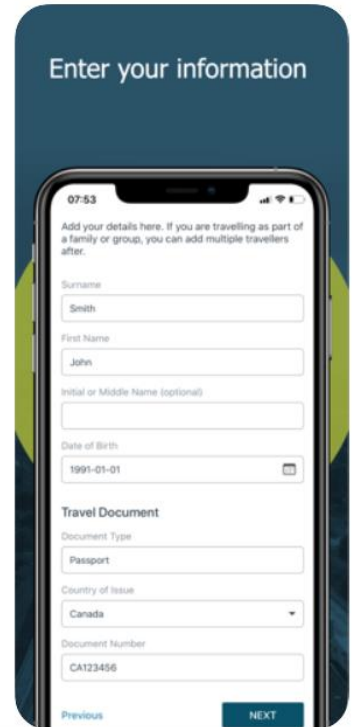

UPDATED ArriveCAN Mobile App Guide

Please be sure to download the latest version of this app right away.

This tool is used to facilitate the collection of information needed to administer and enforce legislation to help contain COVID-19 and keep Canadians safe and healthy. If you are arriving in Canada within 2 weeks you can use this app to reduce wait times at Canadian ports of entry and limit points of contact by filling in your information before you arrive. The app works in airplane mode and allows you to save your information to submit upon arrival at the airport or border or up to 48 hours ahead of time.

Show your receipt to an officer

Remember! You must submit your form only within 48 hours of entry to Canada