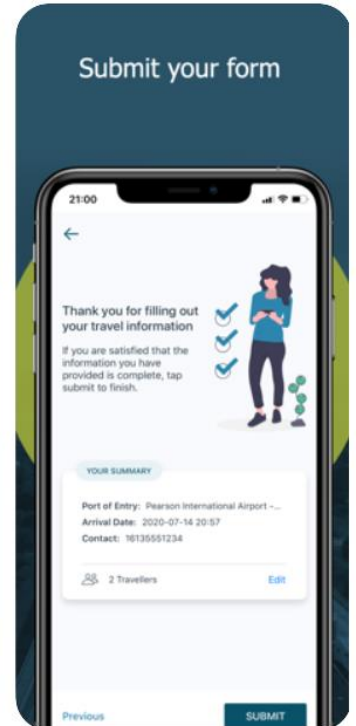

UPDATED ArriveCAN Mobile App Guide

Please be sure to download the latest version of this app right away.

This tool is used to facilitate the collection of information needed to administer and enforce legislation to help contain COVID-19 and keep Canadians safe and healthy. If you are arriving in Canada within 2 weeks you can use this app to reduce wait times at Canadian ports of entry and limit points of contact by filling in your information before you arrive. The app works in airplane mode and allows you to save your information to submit upon arrival at the airport or border or up to 48 hours ahead of time.

Show your receipt to an officer

Remember! You must submit your form only within 48 hours of entry to Canada