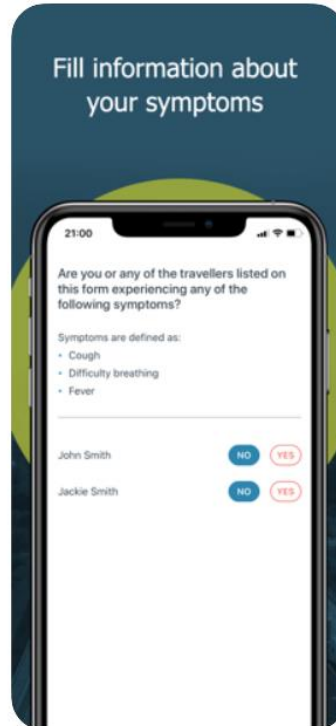

UPDATED ArriveCAN Mobile App Guide

Please be sure to download the latest version of this app right away.

This tool is used to facilitate the collection of information needed to administer and enforce legislation to help contain COVID-19 and keep Canadians safe and healthy. If you are arriving in Canada within 2 weeks you can use this app to reduce wait times at Canadian ports of entry and limit points of contact by filling in your information before you arrive. The app works in airplane mode and allows you to save your information to submit upon arrival at the airport or border or up to 48 hours ahead of time.

Show your receipt to an officer

Remember! You must submit your form only within 48 hours of entry to Canada