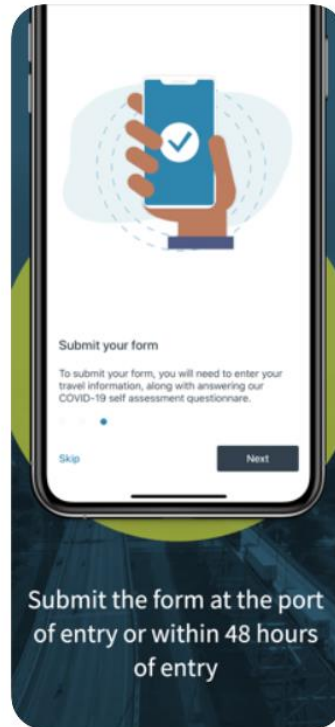

UPDATED ArriveCAN Mobile App Guide

Please be sure to download the latest version of this app right away.

This tool is used to facilitate the collection of information needed to administer and enforce legislation to help contain COVID-19 and keep Canadians safe and healthy. If you are arriving in Canada within 2 weeks you can use this app to reduce wait times at Canadian ports of entry and limit points of contact by filling in your information before you arrive. The app works in airplane mode and allows you to save your information to submit upon arrival at the airport or border or up to 48 hours ahead of time.

Show your receipt to an officer

Remember! You must submit your form only within 48 hours of entry to Canada