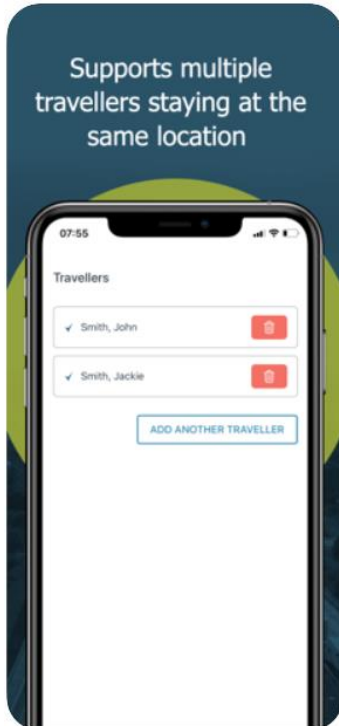

UPDATED ArriveCAN Mobile App Guide

Please be sure to download the latest version of this app right away.

This tool is used to facilitate the collection of information needed to administer and enforce legislation to help contain COVID-19 and keep Canadians safe and healthy. If you are arriving in Canada within 2 weeks you can use this app to reduce wait times at Canadian ports of entry and limit points of contact by filling in your information before you arrive. The app works in airplane mode and allows you to save your information to submit upon arrival at the airport or border or up to 48 hours ahead of time.

Show your receipt to an officer

Remember! You must submit your form only within 48 hours of entry to Canada